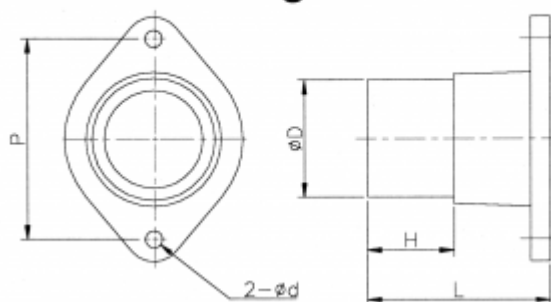

Data Sheet

Article number: 275914293442

Description: Inlet/outlet for hose pipe 3-OD-44-2
KB-3..

Measures

Fig. 1

Fig. 2

D = 44

d = 6

Fig. = 1

H = 37

L = 44

Model = KB-3...,KB-33...

P = 67