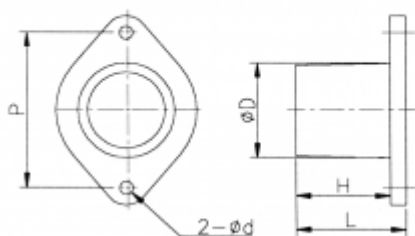

Data Sheet

Article number: 275914293442

Description: Inlet/outlet for hose pipe 3-OD-44-2
KB-3..

Measures

Fig. 1

Fig. 2

D = 44

d = 6

Fig. = 1

H = 37

L = 44

Model = KB-3...,KB-33...

P = 67